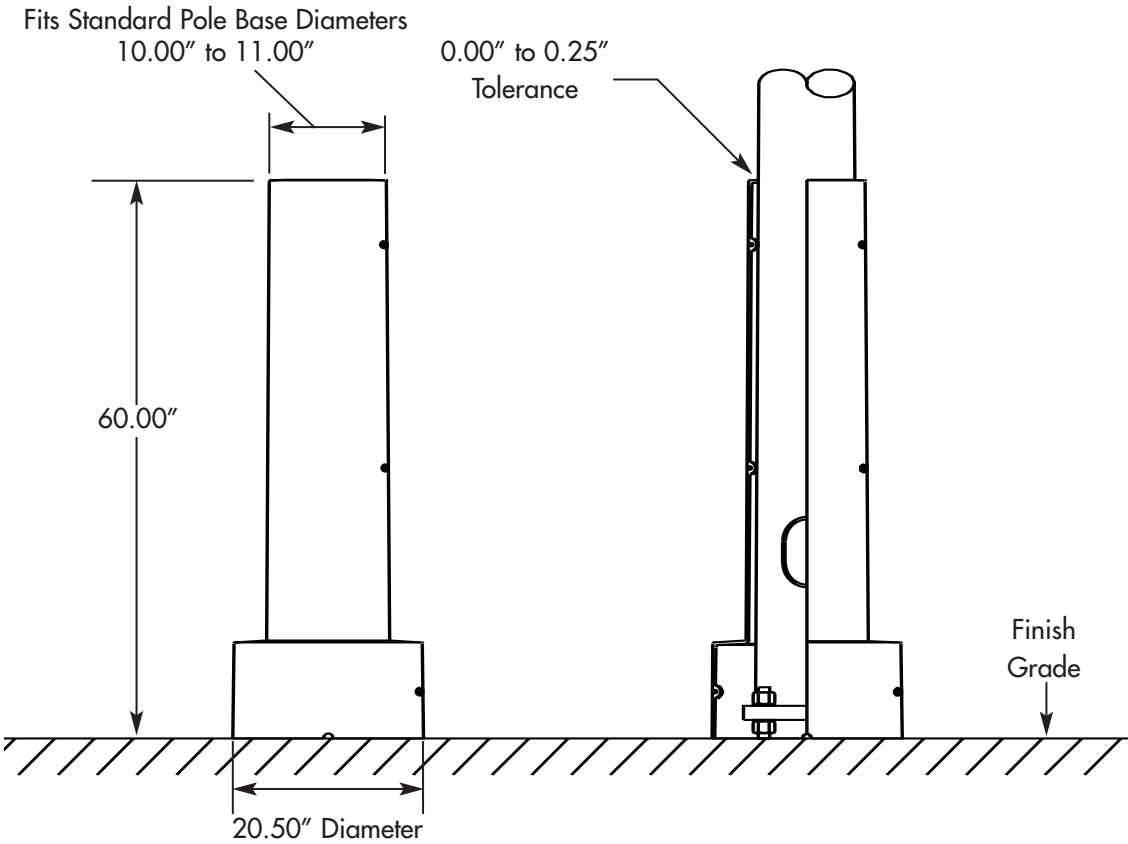

MISSION BAY MB20AC ALUMINUM CLAMSHELL DECORATIVE BASE

BASE MOUNTING DETAIL

NOTE: Pole handhole locations may vary based on rim clearance requirements, pole leveling method and shaft diameter fit tolerances. All dimensioning is based on poles installed using leveling nuts.