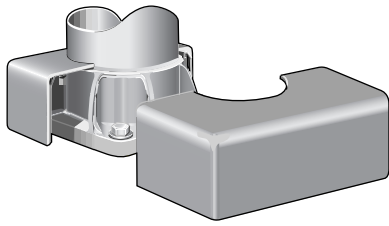

SQUARE CAST / ROUND SPUN COLLARS, HANDHOLES, FINISHES AND OTHER PRODUCTS

SQUARE CAST ALUMINUM COLLARS FOR ROUND/SQUARE POLES

Two-piece interlocking cast aluminum collars are available with a natural aluminum finish or may be painted to match the finish of the pole. Available sizes are:

ROUND POLES

4", 4-1/16", 5", 6", 7", 8"

SQUARE POLES

4", 5", 6"

SPECIAL BASE POLES

Consult Valmont Industries

SPUN ALUMINUM COLLARS

One-piece spun aluminum collars are available for all round poles shown in the catalog. The 1100-0 alloy collars are spun from heavy duty .125" stock, making them damage and vandal resistant. When ordered with a lighting pole, the collars will be finished to match the pole.

HANDHOLES

Covered handholes are available for all round poles larger than 3" in diameter. Surface mounted covers are also available for 4", 5" and 6" square poles. Many poles already include a handhole but extra handholes may be desired for access to speakers, cameras or fixtures mounted in unusual locations. Consult Valmont Industries if larger handhole dimensions are required.

HANDHOLES, FINISHES AND OTHER PRODUCTS

ADAPTER PLATES

When existing anchor bolts don't fit the pattern for the replacement lighting pole, a variety of adapter plates are available. The adapter plate attaches to the existing bolts and allows for pole mounting on the correct bolt circle. Call for further information.