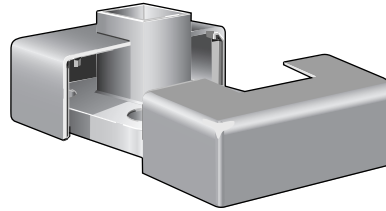

SQUARE CAST / ROUND SPUN COLLARS, HANDHOLES, FINISHES AND OTHER PRODUCTS

SQUARE CAST ALUMINUM COLLARS FOR ROUND/SQUARE POLES

Two-piece interlocking cast aluminum collars are available with a natural aluminum finish or may be painted to match the finish of the pole. Available sizes are:

ROUND POLES

4", 4-1/16", 5", 6", 7", 8"

SQUARE POLES

4", 5", 6"

SPECIAL BASE POLES

Consult Valmont Industries

SPUN ALUMINUM COLLARS

One-piece spun aluminum collars are available for all round poles shown in the catalog. The 1100-0 alloy collars are spun from heavy duty .125" stock, making them damage and vandal resistant. When ordered with a lighting pole, the collars will be finished to match the pole.

HANDHOLES

Covered handholes are available for all round poles larger than 3" in diameter. Surface mounted covers are also available for 4", 5" and 6" square poles. Many poles already include a handhole but extra handholes may be desired for access to speakers, cameras or fixtures mounted in unusual locations. Consult Valmont Industries if larger handhole dimensions are required.

HANDHOLES, FINISHES AND OTHER PRODUCTS

ADAPTER PLATES

When existing anchor bolts don't fit the pattern for the replacement lighting pole, a variety of adapter plates are available. The adapter plate attaches to the existing bolts and allows for pole mounting on the correct bolt circle. Call for further information.