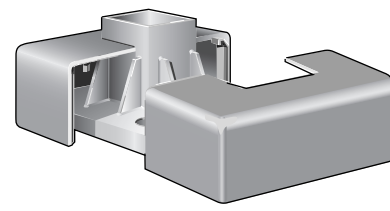

SQUARE CAST / ROUND SPUN COLLARS, HANDHOLES, FINISHES AND OTHER PRODUCTS

SQUARE CAST ALUMINUM COLLARS FOR ROUND/SQUARE POLES

Two-piece interlocking cast aluminum collars are available with a natural aluminum finish or may be painted to match the finish of the pole. Available sizes are:

ROUND POLES

4", 4-1/16", 5", 6", 7", 8"

SQUARE POLES

4", 5", 6"

SPECIAL BASE POLES

Consult Valmont Industries

SPUN ALUMINUM COLLARS

One-piece spun aluminum collars are available for all round poles shown in the catalog. The 1100-0 alloy collars are spun from heavy duty .125" stock, making them damage and vandal resistant. When ordered with a lighting pole, the collars will be finished to match the pole.

HANDHOLES

Covered handholes are available for all round poles larger than 3" in diameter. Surface mounted covers are also available for 4", 5" and 6" square poles. Many poles already include a handhole but extra handholes may be desired for access to speakers, cameras or fixtures mounted in unusual locations. Consult Valmont Industries if larger handhole dimensions are required.

HANDHOLES, FINISHES AND OTHER PRODUCTS

ADAPTER PLATES

When existing anchor bolts don't fit the pattern for the replacement lighting pole, a variety of adapter plates are available. The adapter plate attaches to the existing bolts and allows for pole mounting on the correct bolt circle. Call for further information.